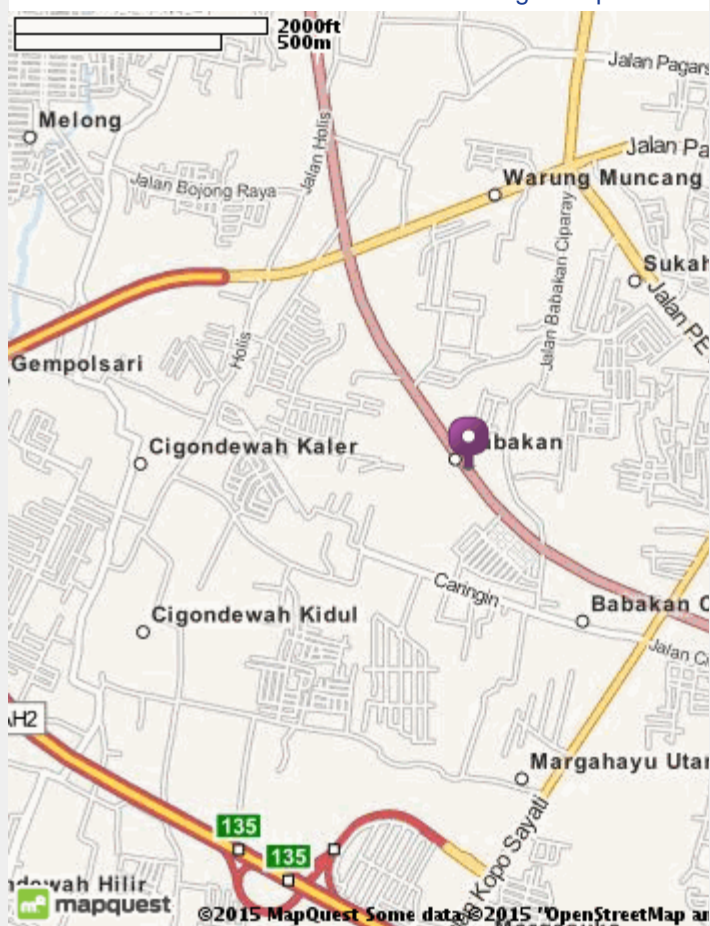

Spoken Language

Bahasa Indonesia

WORK LOCATION

[View larger map](#)

Address

112 Jl. Soekarno Hatta, Bandung, West Java 40223, Indonesia

COMPANY PHOTO

COMPANY OVERVIEW